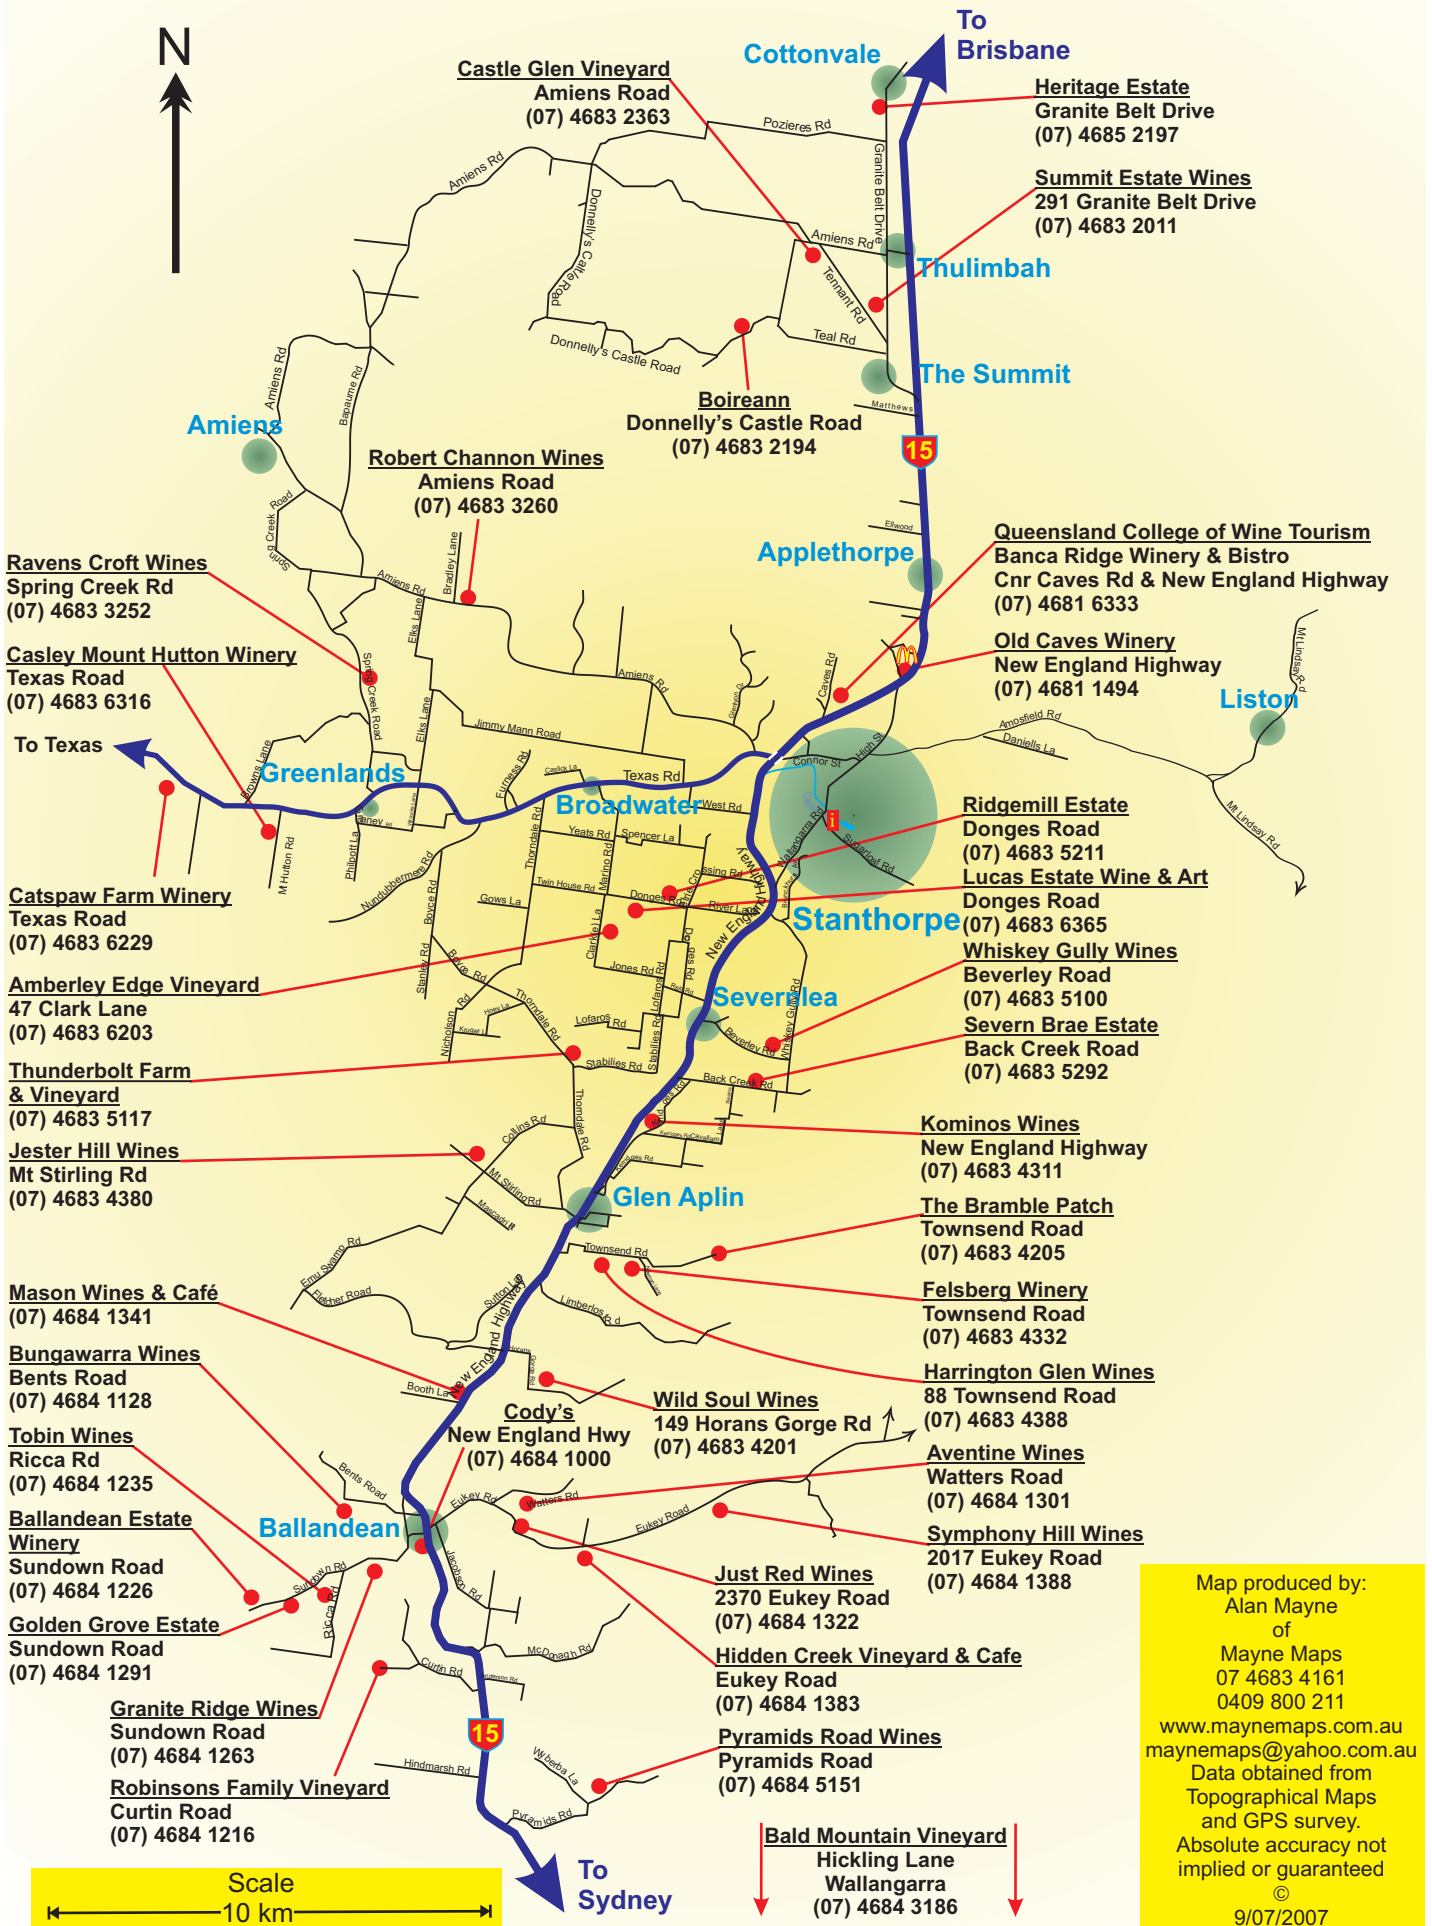

WINERIES on the Granite Belt

Map produced by:
Alan Mayne
of
Mayne Maps
07 4683 4161
0409 800 211
www.maynemaps.com.au
maynemaps@yahoo.com.au
Data obtained from
Topographical Maps
and GPS survey.
Absolute accuracy not
implied or guaranteed
©
9/07/2007